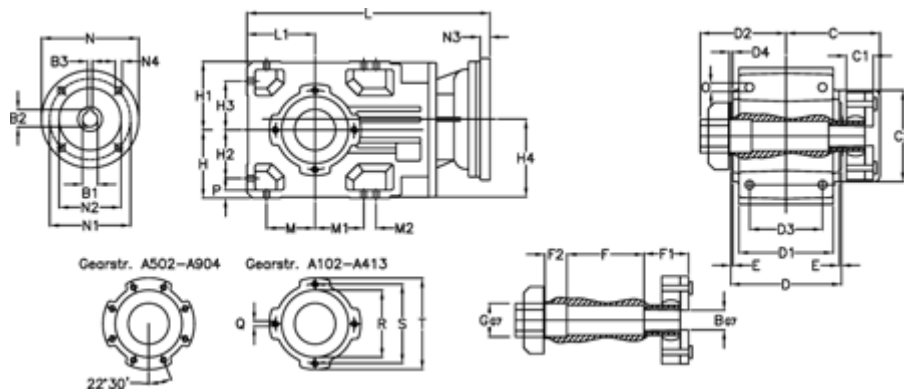

Article number: 296003517186330

Description: Bevel helical gearbox  
A353QF35-171,8-P80B5

## Measures

B = 35	D1 = 166	F2 = 53	L = 436.5	N3 = 4
B1 = 19	D2 = 80	G = 42	L1 = 100	N4 = M10x12
B2 = 21.8	D3 = 135	GA = 43	M = 73.0	O = 12.0
B3 = 6	d4 = 5.0	H = 100	M1 = 73.0	P = 11
C = 70.0	Description = A353 QF-xx P80 B5	H1 = 100	M2 = 11	Q = M10x17
C1 = 24	E = 3.5	H2 = 73.0	N = 200	R = 110
C2 = 90.0	F = 12.0	H3 = 73.0	N1 = 165	S = 130
D = 173	F1 = 48.0	H4 = 114.0	N2 = 130	T = 150